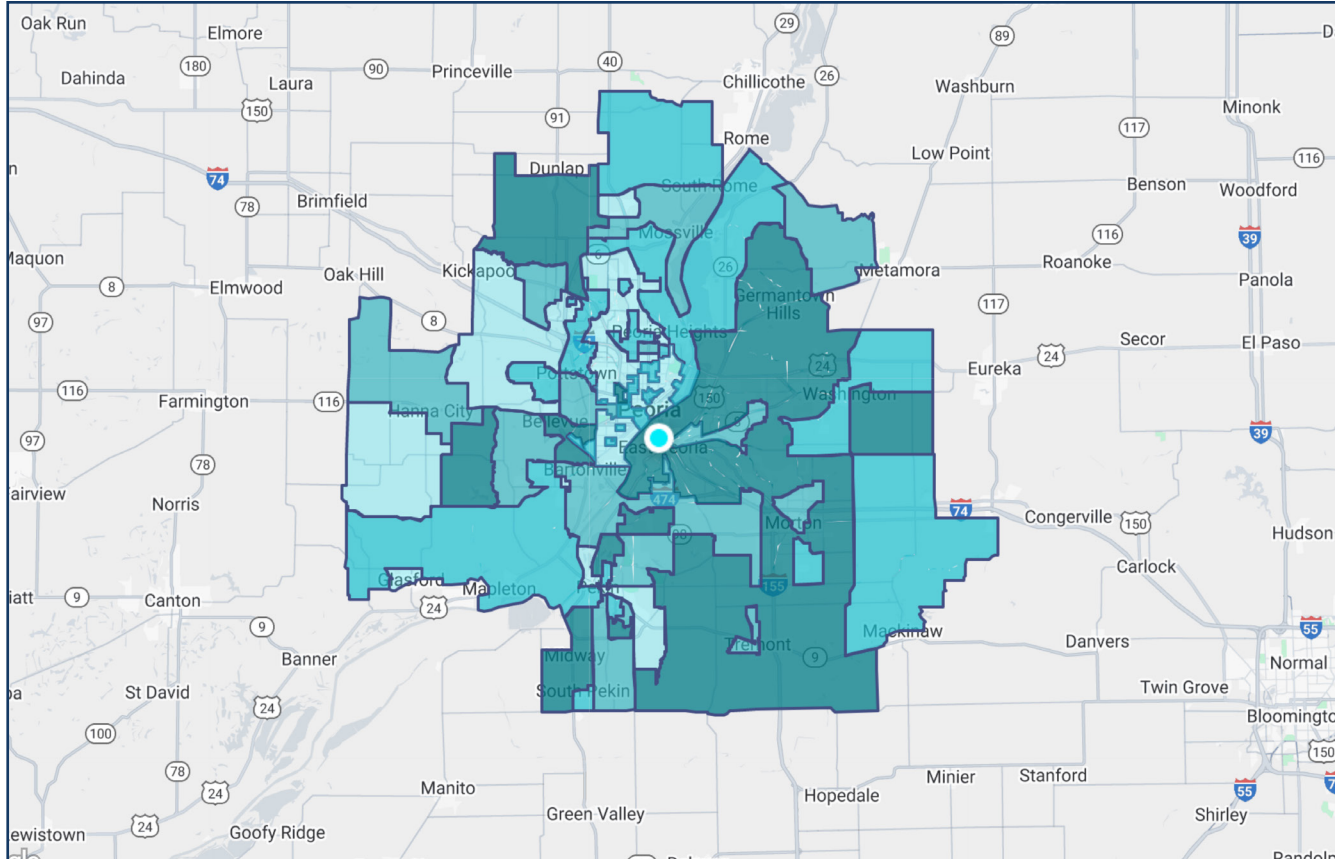

The Levee District

West Washington Street, East Peoria, IL

Features

- Located in Peoria MSA with regional draw perfectly positioned between Chicago, St. Louis, Indianapolis and Iowa City
- Vibrant 650,000 SF mixed-use center anchored by national retail leaders such as Target, Costco, Ross Dress For Less and Ulta
- Best Buy and Boot Barn coming soon
- #1 most trafficked shopping center in 50 mile radius (81 total)
- 4 million annual visitors

The Levee District

West Washington Street, East Peoria, IL

Trade Area & Demographics

TRADE AREA KEY

The Levee District

SECONDARY | PRIMARY

8.19% 13.24% 12.31% 36.28%

Demographics

Population
287.4K

Avg HHI
\$85.5K

Daytime Population
329.2K

Total Households
119.2K